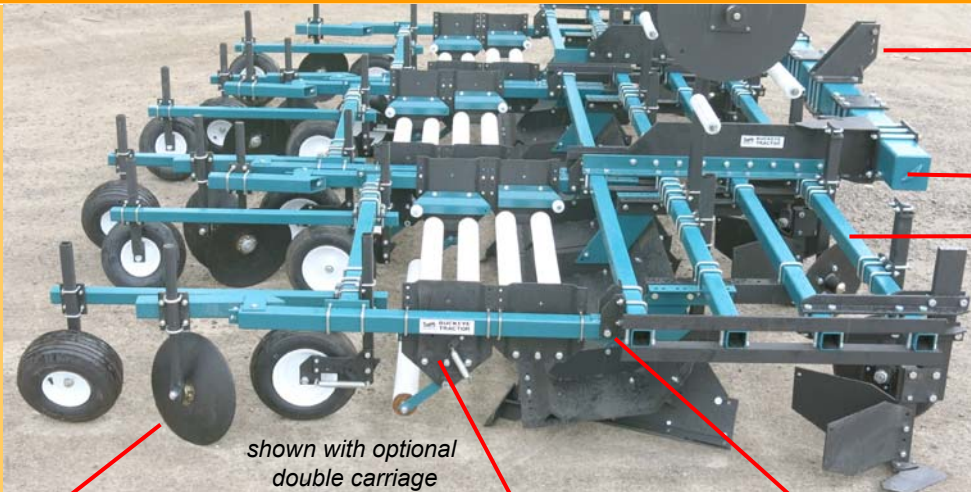

FEATURES

3-point hitch is quick-hitch compatible

6x6 toolbar

rugged toolbar frame

shown with optional double carriage

COVERING DISKS w/ DEPTH CONTROL

Covering disks offer simplicity of adjustment with consistent mulch coverage that's second to none. No tricky disk angles. No disk hopping or gouging

LOW-CLEARANCE ROLL CARRIAGES
minimize effects in windy weather

FLOATATION

Each mulch layer frame hinges behind the bed shaper to follow ground contour

SHAPING DISKS
a standard feature with rugged tapered bearing hubs

FURROW SHANKS
include furrow wings and shear-bolt safety feature

WALK-UP REAR ACCESS

Offset mulch layer units allow close row spacing. Set-up for wide or narrow furrows

Options

Premium Drip Tape Applicators feature automatic roll brakes

Single carriages (one per bed) are standard equipment - add double carriages for non-stop operation on longer rows