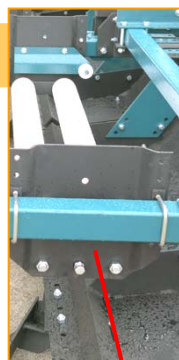

FEATURES

3-point hitch is quick-hitch compatible

6x6 toolbar

rugged toolbar frame

shown with optional double carriage

COVERING DISKS w/ DEPTH CONTROL

Covering disks offer simplicity of adjustment with consistent mulch coverage that's second to none. No tricky disk angles. No disk hopping or gouging

LOW-CLEARANCE ROLL CARRIAGES
minimize effects in windy weather

FLOATATION

Each mulch layer frame hinges behind the bed shaper to follow ground contour

SHAPING DISKS
a standard feature with rugged tapered bearing hubs

FURROW SHANKS
include furrow wings and shear-bolt safety feature

WALK-UP REAR ACCESS

Offset mulch layer units allow close row spacing. Set-up for wide or narrow furrows

Options

Premium Drip Tape Applicators feature automatic roll brakes