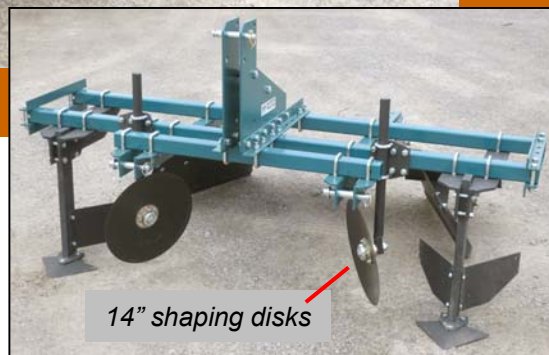

# BED SHAPER

*Junior*

model for 25-35 HP compact tractors

## Versatile for the small farm Adjustable bed width

Expect filled and firmed raised beds with 25-35 HP. Model 1721-D features a compact frame with fully adjustable components to match your row crop system.

Furrow shanks and shaping disks are standard equipment and rugged for small farm service. Buckeye Bed Shapers pull straight with less HP.

- 4", 5 or 6" bed height
- Adjustable 24 to 48-inch bed top width
- Adjustable 16 to 30-inch furrow width
- Adjustable 48 to 60-inch total bed width
- 35 PTO-HP rating
- 3-point hitch mounted - Category-1