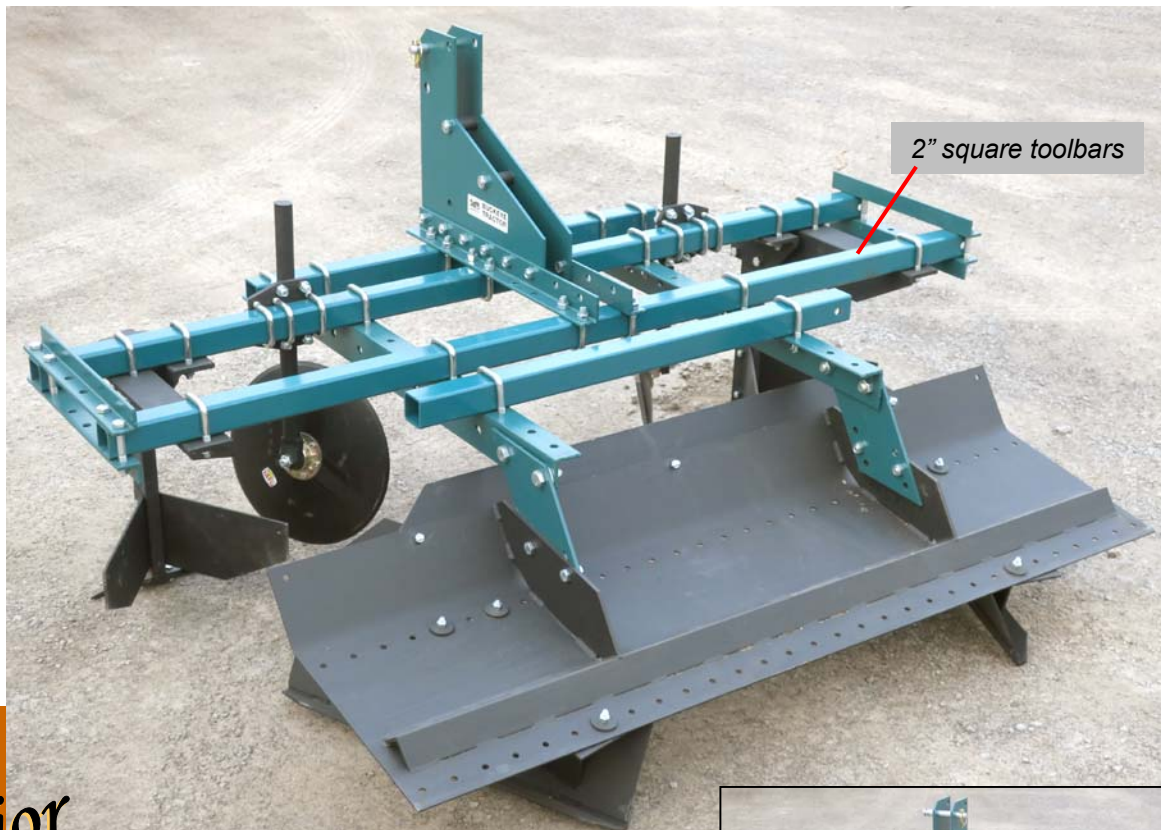

# MODEL 1721-D

# BED SHAPER

*Junior*

model for 25-35 HP compact tractors

## Versatile for the small farm Adjustable bed width

Expect filled and firmed raised beds with 25-35 HP. Model 1721-D features a compact frame with fully adjustable components to match your row crop system.

Furrow shanks and shaping disks are standard equipment and rugged for small farm service. Buckeye Bed Shapers pull straight with less HP.

- 4", 5 or 6" bed height
- Adjustable 24 to 48-inch bed top width
- Adjustable 16 to 30-inch furrow width
- Adjustable 48 to 60-inch total bed width
- 35 PTO-HP rating
- 3-point hitch mounted - Category-1