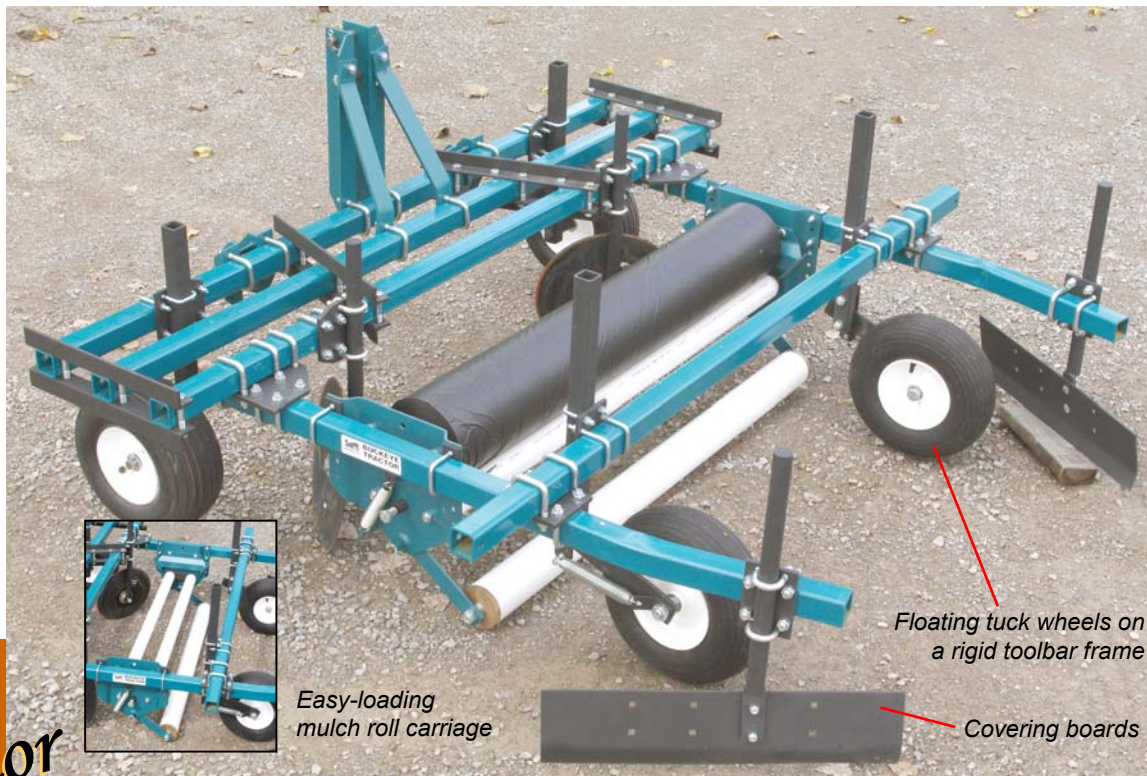

MODEL 1723

MULCH LAYER

Junior

model for 25-35 HP compact tractors

Full-featured small farm layer

Adjustable mulch width

Use on flat-land or raised beds already made

Model 1723 is lays plastic straight and tight like all our exceptional layers but built for lower speeds or short rows for smaller fresh-market farms. Compared to Model 2133, the compact frame, 2" carriage rollers, rigid toolbar frame and covering boards offers a scaled-down machine for a scaled-down budget.

- Category-1 Hitch
- 2" square toolbars
- Adjustable 3 to 4-1/2-ft mulch width
- Wide frame for 5-ft mulch also available

Full line of Drip Tape Applicator attachments

Optional covering disks - may be preferred for raised-bed applications

Also optional row markers & rear shields