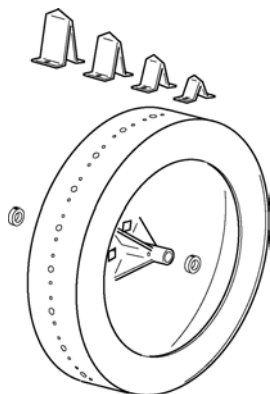

Water Wheels

Plant Punches

NUMBER	SIZE
17712	1-1/2 x 2 Pointed
17723	2 x 3 Pointed
17724	2-1/2 x 4 Pointed
17735	3 x 5 Pointed

Water wheel package includes hole caps and plant punch fasteners. Plant punches sold separately

NUMBER	SIZE	NUMBER OF PUNCHES								
27206	72 x 6	NUMBER OF PUNCHES								
			12	6	4	3	2	1		
		<i>SPACING ON WHEEL SURFACE</i>	6"	12"	18"	24"	36"	72"		
		<i>SPACING WITH 2 X 3 PUNCHES</i>	7"	14"	21"	27"	39"	78"		
27208	72 x 8	NUMBER OF PUNCHES								
			9	6		3	2	1		
		<i>SPACING ON WHEEL SURFACE</i>	8"	12"		24"	36"	72"		
		<i>SPACING WITH 2 X 3 PUNCHES</i>	9"	14"		27"	39"	78"		
28004	80 x 4	NUMBER OF PUNCHES								
			20	10	5	4	2	1		
		<i>SPACING ON WHEEL SURFACE</i>	4"	8"	16"	20"	40"	80"		
		<i>SPACING WITH 2 X 3 PUNCHES</i>	5"	10"	19"	23"	44"	86"		
		<i>SPACING WITH 2-1/2 X 4 PUNCHES</i>	6"	11"	20"	24"	46"	88"		
28005	80 x 5	NUMBER OF PUNCHES								
			16	8		4	2	1		
		<i>SPACING ON WHEEL SURFACE</i>	5"	10"		20"	40"	80"		
		<i>SPACING WITH 2 X 3 PUNCHES</i>	6"	12"		23"	44"	86"		
		<i>SPACING WITH 2-1/2 X 4 PUNCHES</i>	7"	13"		24"	46"	88"		
28104	81 x 4-1/2	NUMBER OF PUNCHES								
			18	9	6	3	2	1		
		<i>SPACING ON WHEEL SURFACE</i>	4-1/2"	9"	13-1/2"	27"	40-1/2"	81"		
		<i>SPACING WITH 2 X 3 PUNCHES</i>	5-1/2"	11"	16"	30"	44"	87"		
		<i>SPACING WITH 2-1/2 X 4 PUNCHES</i>	6"	12"	19"	32"	46"	89"		
28403	84 x 3-1/2	NUMBER OF PUNCHES								
			24	12	8	6	4	3	2	1
		<i>SPACING ON WHEEL SURFACE</i>	3-1/2"	7"	10-1/2"	14"	21"	28"	42"	84"
		<i>SPACING WITH 2 X 3 PUNCHES</i>	4-1/2"	9"	13"	17"	24"	31"	46"	90"
		<i>SPACING WITH 2-1/2 X 4 PUNCHES</i>	5"	10"	14"	18"	25"	33"	48"	92"

MANY CHOICES FOR NEAR-PRECISION PLANT SPACING