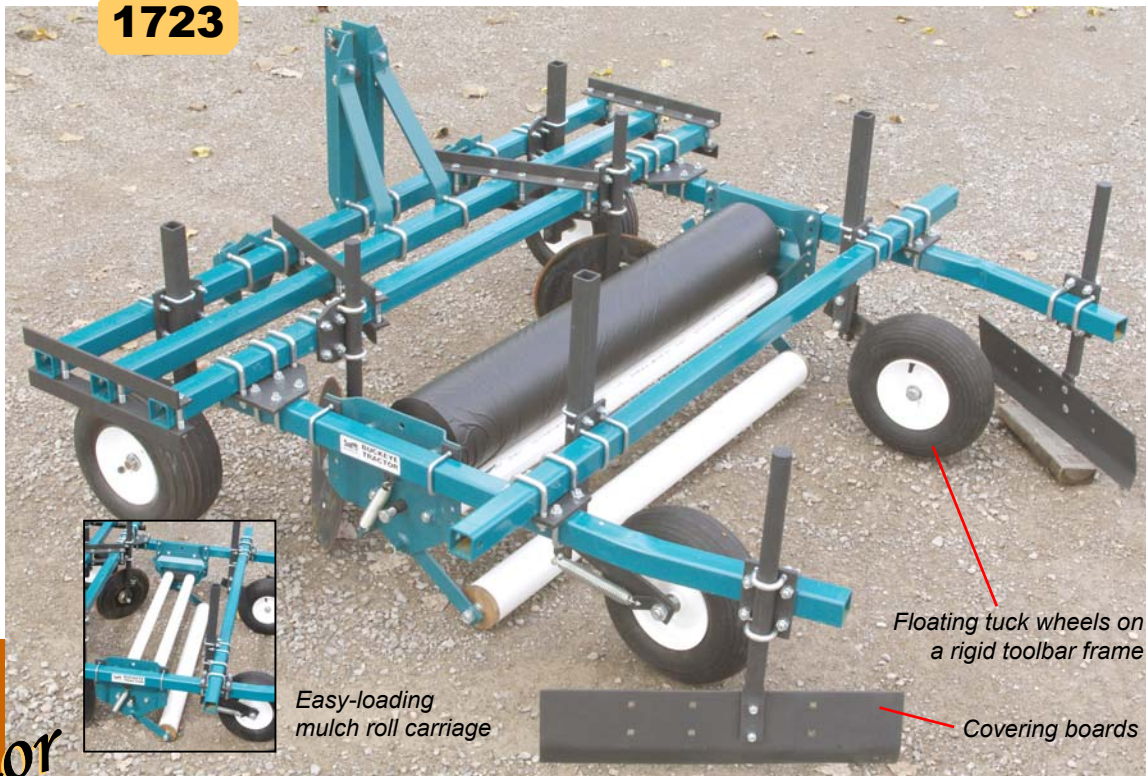

1723

Junior

model for compact tractors

Full-featured small farm layer

Adjustable mulch width

Use on flat-land or raised beds already made

Model 1723 lays plastic straight and tight like all our exceptional layers but built on a compact frame for compact tractors. Scaled-down features include a rigid frame and covering boards for a scaled-down farm budgets.

- Category-1 Hitch
- 2" square toolbars
- Adjustable 3 to 4-1/2-ft mulch width
- Wide frame for 5-ft mulch also available

Full line of Drip Tape Applicator attachments

Optional covering disks - may be preferred for raised-bed applications

Also optional row markers & rear shields