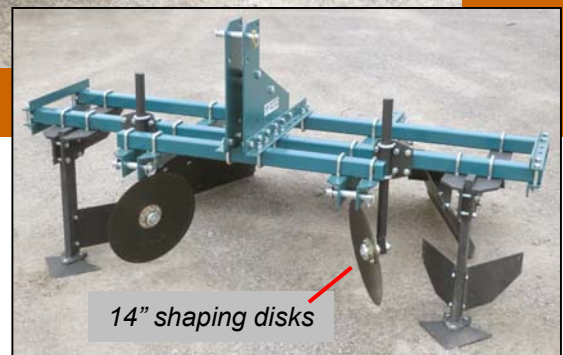

Junior

model for compact tractors

Versatile for the small farm

Adjustable bed width

Expect filled and firmed raised beds with 25-35 HP. Model 1721-D features a compact frame with fully adjustable components to match your row crop system.

Furrow shanks and shaping disks are standard equipment and rugged for small farm service. Buckeye Bed Shapers pull straight with less HP.

- 4", 5 or 6" bed height
- Adjustable 24 to 48-inch bed top width
- Adjustable 16 to 30-inch furrow width
- Adjustable 48 to 60-inch total bed width
- 35 PTO-HP rating
- 3-point hitch mounted - Category-1

1321N-D Features an 8" narrower frame for narrow, compact tractors in hoopouses. Tell us what you need for special applications.

Multi-use toolbar offers a big bang for the buck